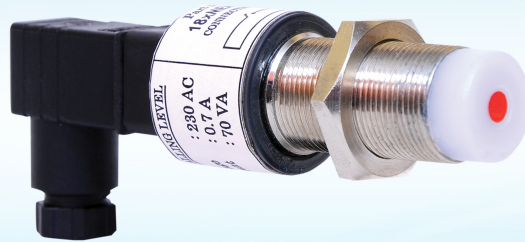

MAGNETIC PROXIMITY SWITCH

... for OEMs

PRINCIPLE:

Magnetic Polarity Sensitive Reed Switches along with Solid State Switch Assembly are located inside switch housing and are activated by permanent magnet contained in the piston of Oil Level Gauge.

CONSTRUCTION:

These switches are housed in Nickel Plated Brass Housing, Semi Translucent Acrylic Face, Brass Nut and DIN 43650 Solenoid Connector.

APPLICATION:

To be used with our Oil Level Gauge series instruments. In case these switches are used other than above mentioned application, compatibility to be verified before selecting the same. Please consult us for further information on application other than Oil Level Gauge series instruments.

PROTECTION PROVIDED:

These switches are not provided with any protection for over voltage and over current. User to ensure loading of switches within specified parameters.

SPECIFICATION:

Voltage : 230AC, $\pm 10\%$, 50Hz, Single Phase
Current : 1A.

Switch Action: For 18XMEM-RL- 230
SWITCH TO CLOSE ON RAISING LIQUID LEVEL

Switch to close on Piston moving from (A)(B)(C) direction @ (B) and remains open as long as Piston is above (B)

Switch to open on Piston moving from (C)(B)(A) direction @ (B) and remains close as long as Piston is below (B)