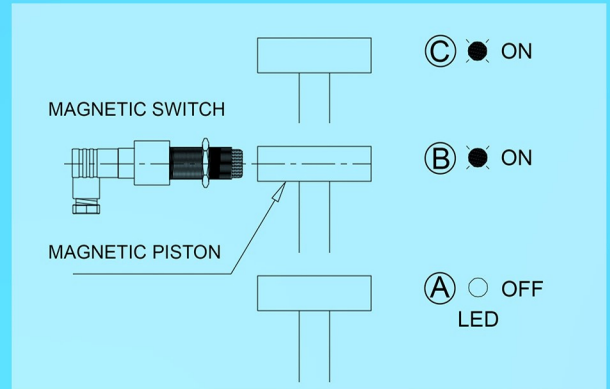

MAGNETIC PROXIMITY SWITCH

... for OEMs

PRINCIPLE:

Magnetic Polarity Sensitive Reed Switches along with Solid State Switch Assembly are located inside switch housing and are activated by permanent magnet contained in the piston of Oil Level Gauge.

CONSTRUCTION:

These switches are housed in Nickel Plated Brass Housing, Semi Translucent Acrylic Face, Brass Nut and DIN 43650 Solenoid Connector.

APPLICATION:

To be used with our Oil Level Gauge series instruments. In case these switches are used other than above mentioned application, compatibility to be verified before selecting the same. Please consult us for further information on application other than Oil Level Gauge series instruments.

Switch Action: For 18XMEM-RL- 230
SWITCH TO CLOSE ON RAISING LIQUID LEVEL

Switch to close on Piston moving from (A)(B)(C) direction @ (B) and remains open as long as Piston is above (B)

Switch to open on Piston moving from (C)(B)(A) direction @ (B) and remains close as long as Piston is below (B)

Switch Details :

Suggested Circuit :

Switch Action: For 18XMEM- FL-230
SWITCH TO CLOSE ON FALLING LIQUID LEVEL

Switch to close on Piston moving from (C)(B)(A) direction @ (B) and remains close as long as Piston is below (B)