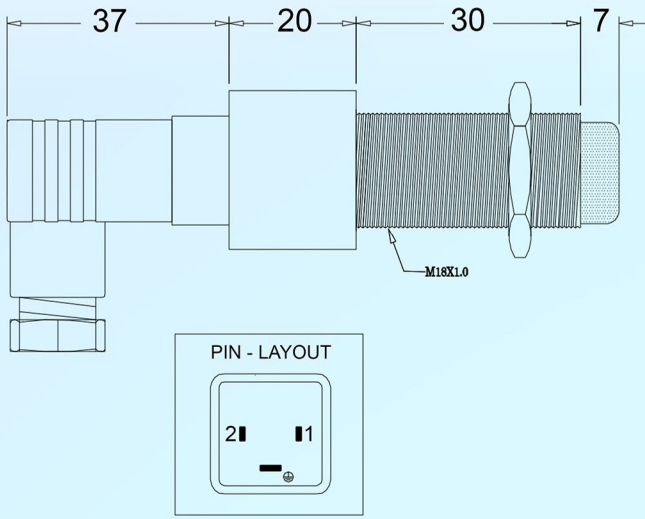

Switch Action: For 18XMEM-RL- 230
SWITCH TO CLOSE ON RAISING LIQUID LEVEL

Switch to close on Piston moving from (A)(B)(C) direction @ (B) and remains open as long as Piston is above (B)

Switch to open on Piston moving from (C)(B)(A) direction @ (B) and remains close as long as Piston is below (B)

Switch Details :

Suggested Circuit :

Switch Action: For 18XMEM- FL-230
SWITCH TO CLOSE ON FALLING LIQUID LEVEL

Switch to close on Piston moving from (C)(B)(A) direction @ (B) and remains close as long as Piston is below (B)

Switch to open on Piston moving from (A)(B)(C) direction @ (B) and remains open as long as Piston is above (B)

ORDERING INFORMATION :

since continuous development is our policy, the above specification and details may change without prior notice

CT-004/MEM/01-19/R 01

VIDYUTH ENTERPRISES

#387/41, Bikasipura Main Road, Yelachenahalli,
(Near Delhi Public School) Bangalore - 560062.
Ph : 080-26860013/14, 26861056 - Mob : 9886715952
email : info@vidyuth.co.in - manufacture@vidyuth.co.in
web : www.vidyuth.co.in