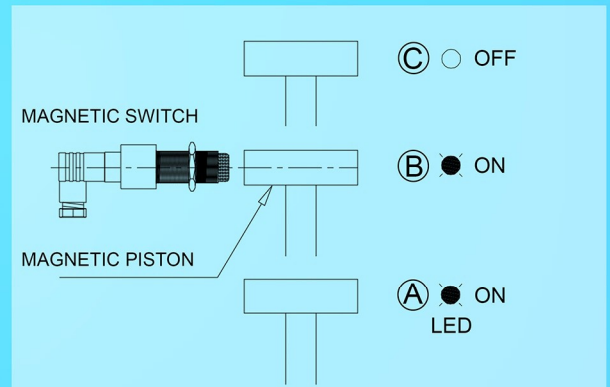

Switch Action: For 18XMEM-RL- 230
SWITCH TO CLOSE ON RAISING LIQUID LEVEL

Switch to close on Piston moving from (A)(B)(C) direction @ (B) and remains open as long as Piston is above (B)

Switch to open on Piston moving from (C)(B)(A) direction @ (B) and remains close as long as Piston is below (B)

Switch Details :

Suggested Circuit :

Switch Action: For 18XMEM- FL-230
SWITCH TO CLOSE ON FALLING LIQUID LEVEL

Switch to close on Piston moving from (C)(B)(A) direction @ (B) and remains close as long as Piston is below (B)