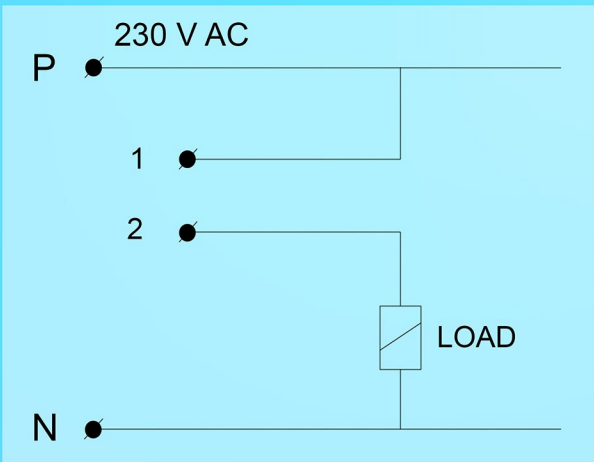

Switch Action: For 18XMEM-RL- 230
SWITCH TO CLOSE ON RAISING LIQUID LEVEL

Switch to close on Piston moving from (A)(B)(C) direction @ (B) and remains open as long as Piston is above (B)

Switch to open on Piston moving from (C)(B)(A) direction @ (B) and remains close as long as Piston is below (B)

Switch Details :

Suggested Circuit :

Switch Action: For 18XMEM- FL-230
SWITCH TO CLOSE ON FALLING LIQUID LEVEL

Switch to close on Piston moving from (C)(B)(A) direction @ (B) and remains close as long as Piston is below (B)